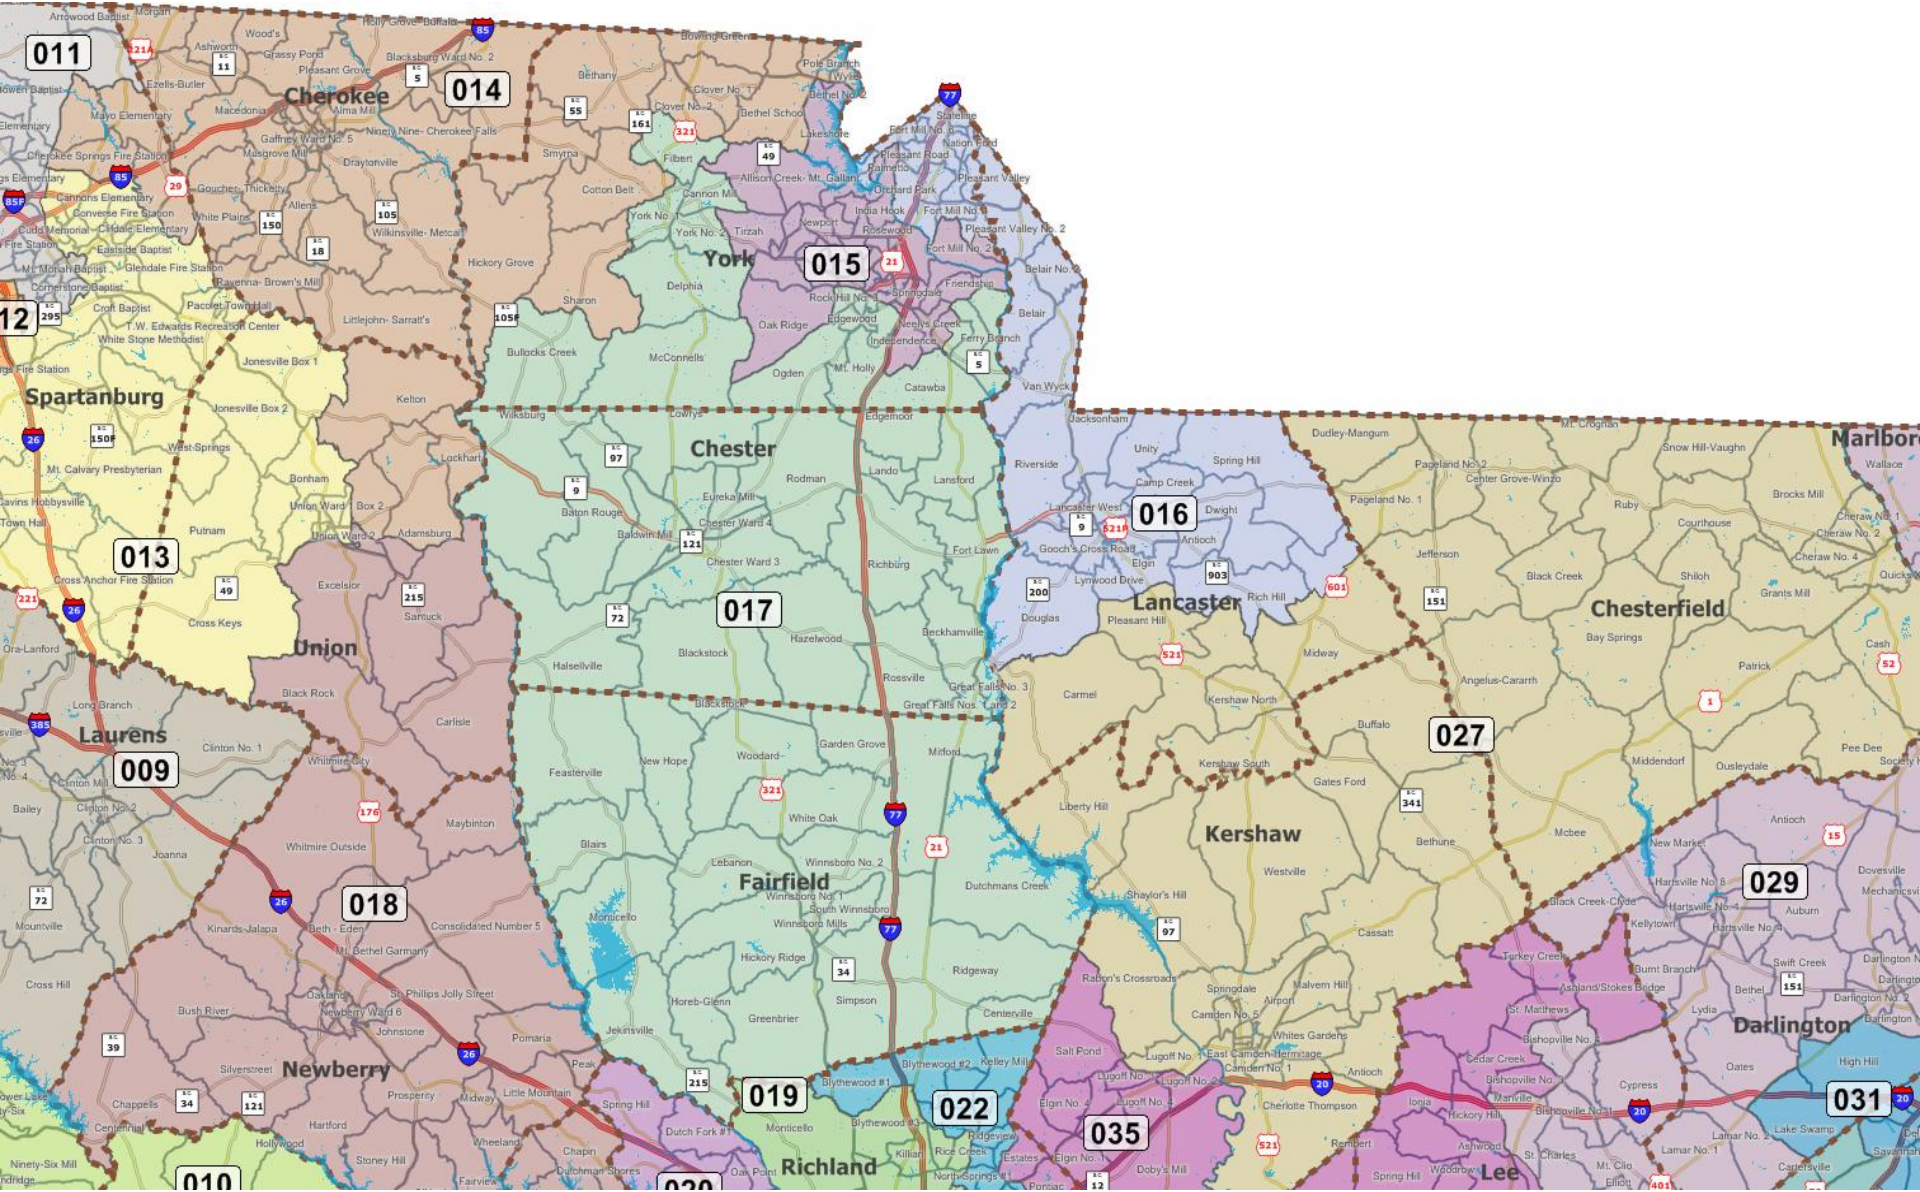

SC Senate Staff Plan - Chester, Fairfield, Kershaw, Lancaster