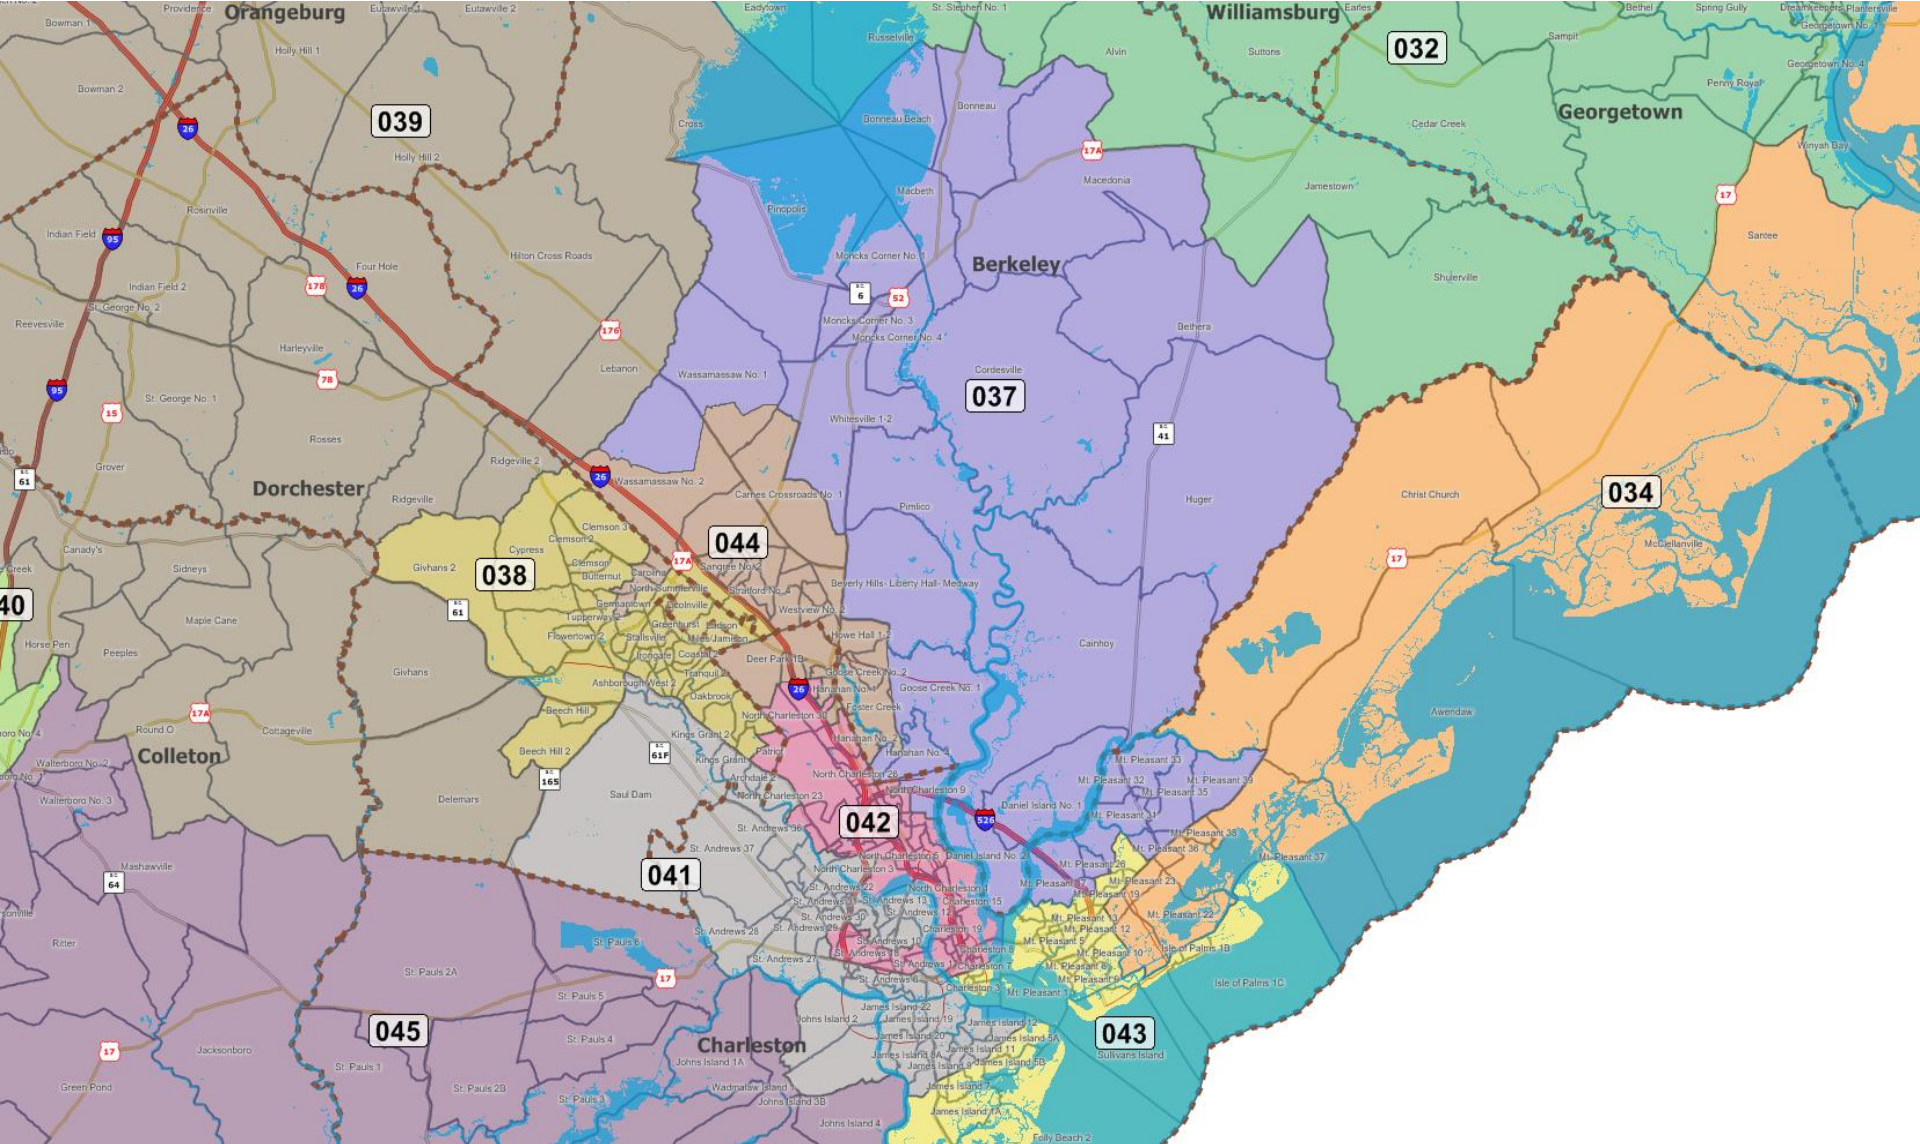

SC Senate Staff Plan - Northern Charleston Area