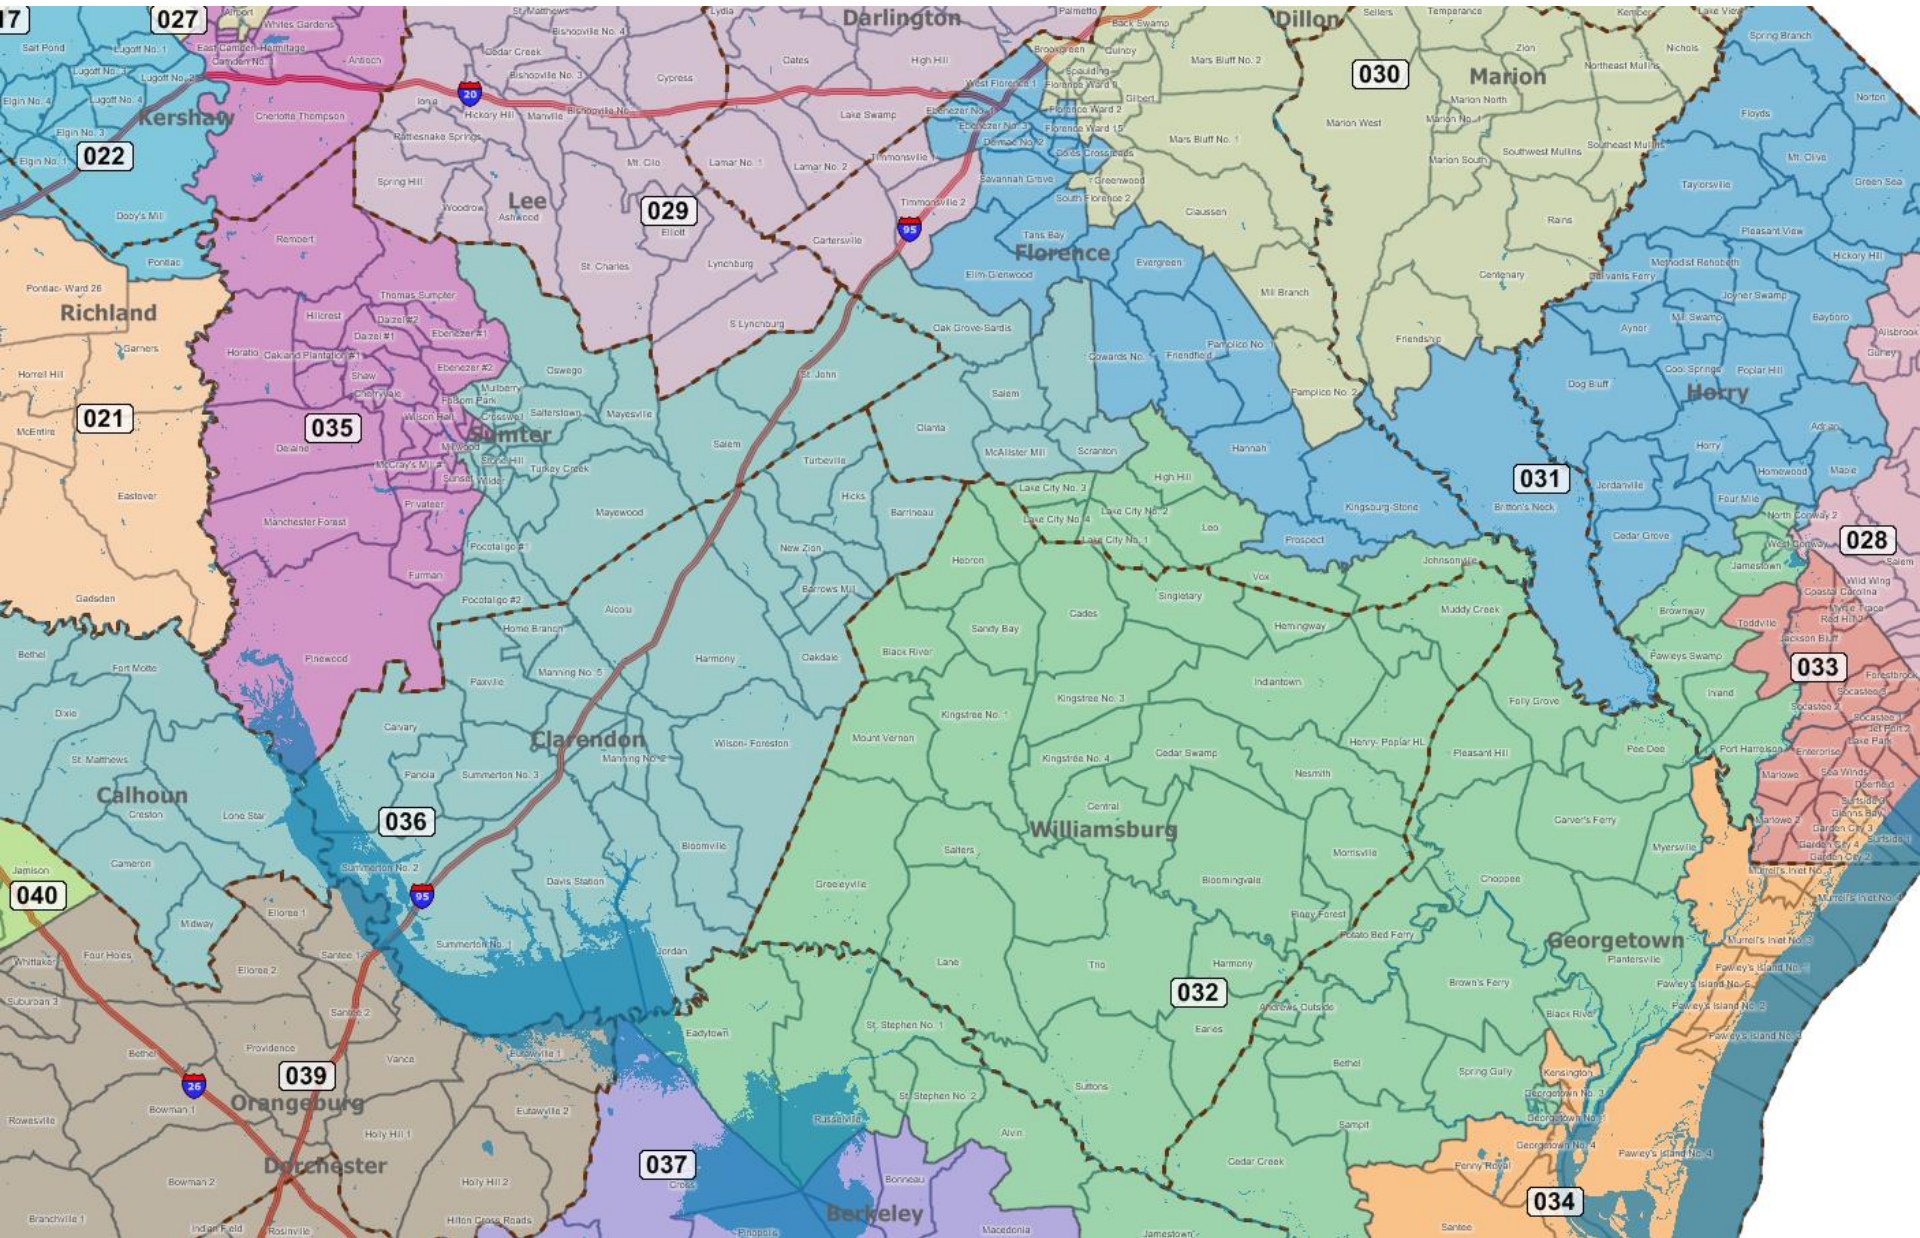

ACLU Proposed Plan – Santee-Wateree Region