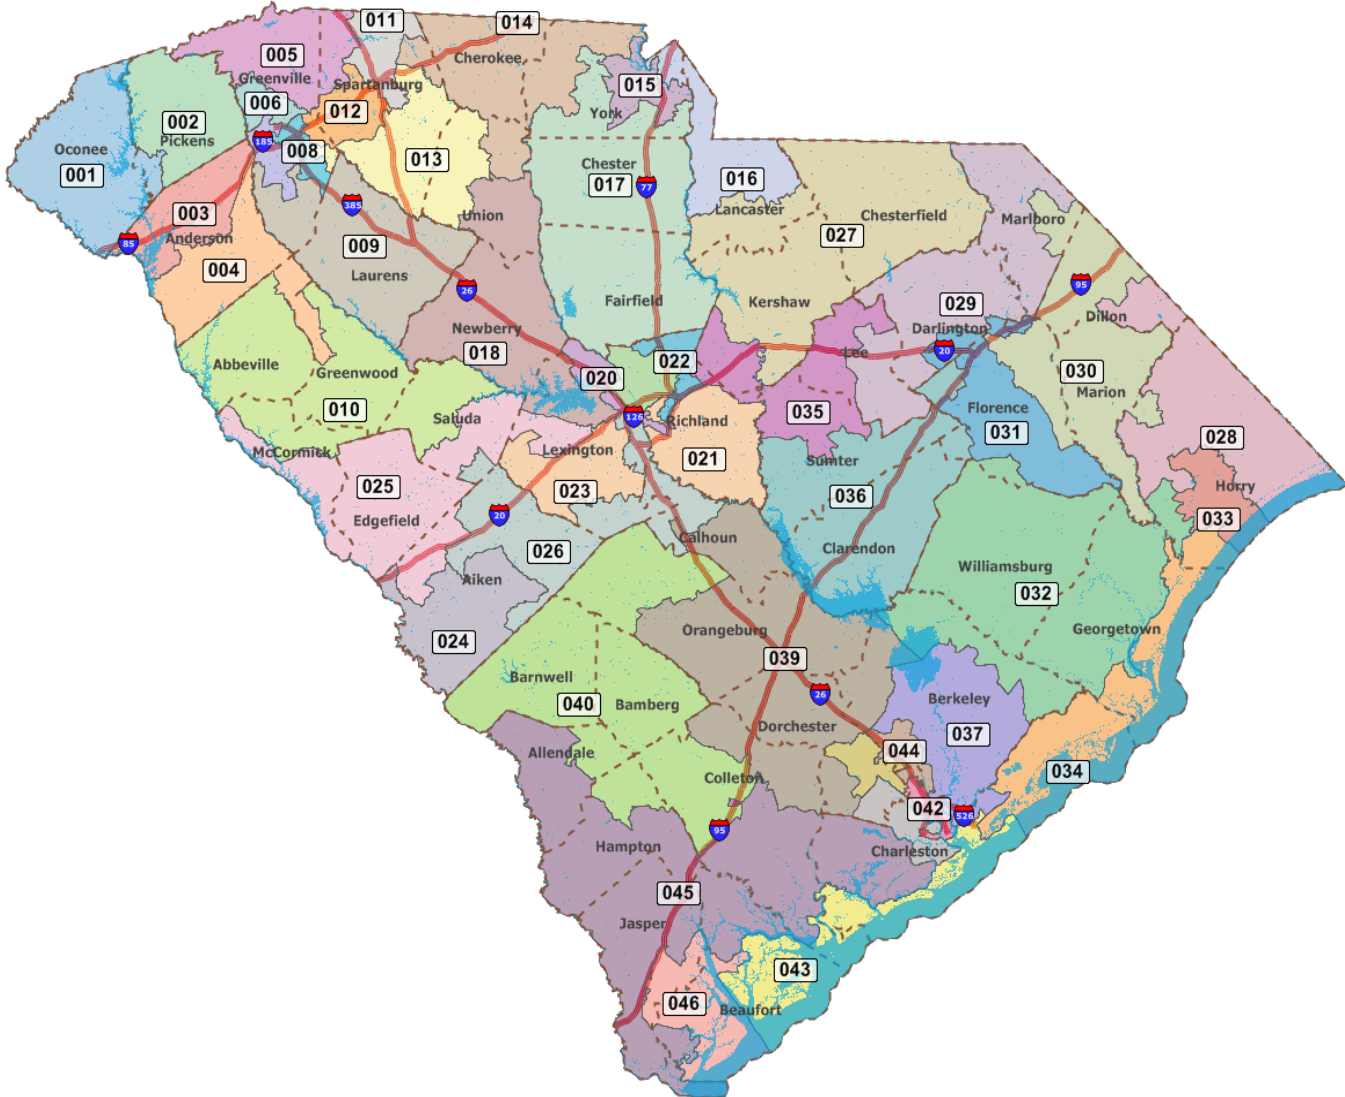

South Carolina Senate Judiciary Committee Proposed Staff Senate Plan