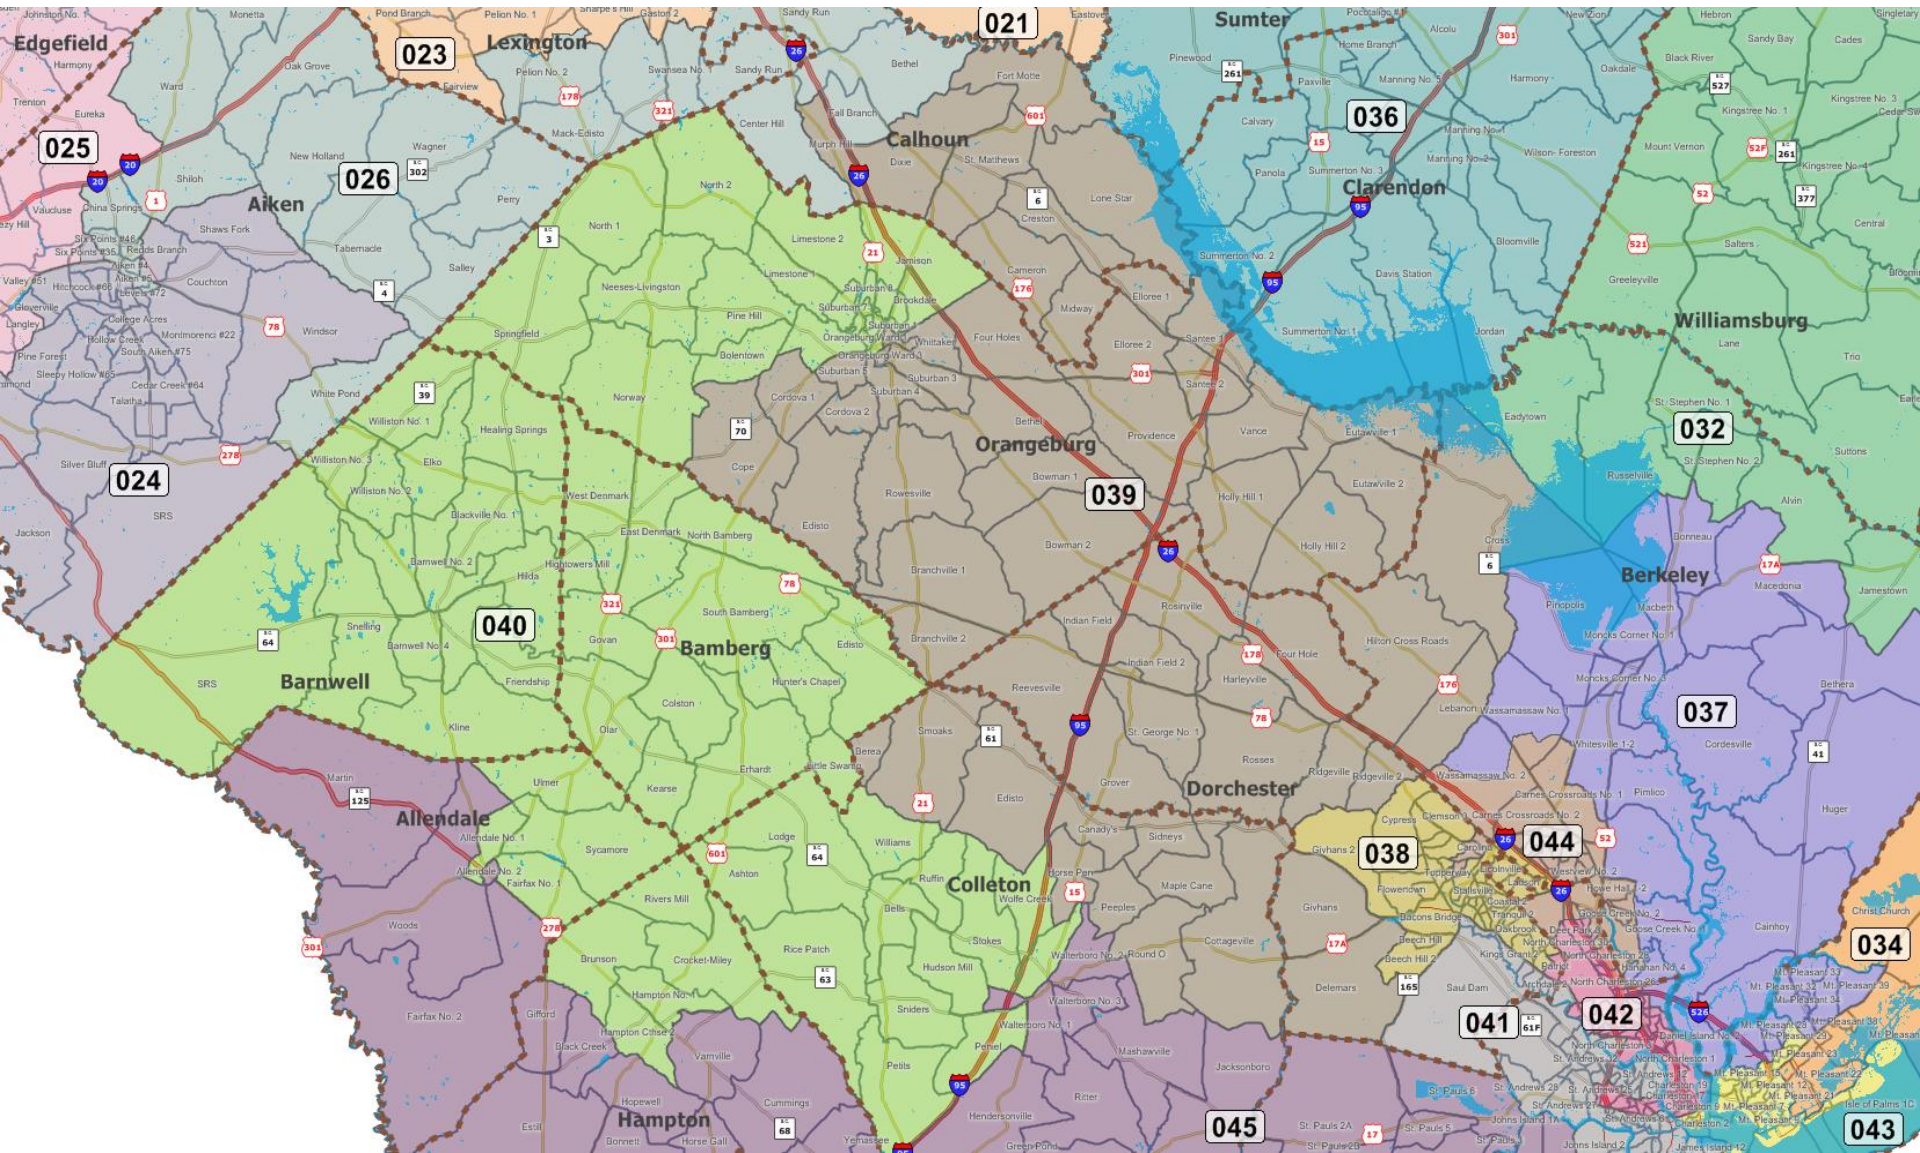

SC Senate Staff Plan - Edisto-Savannah Region