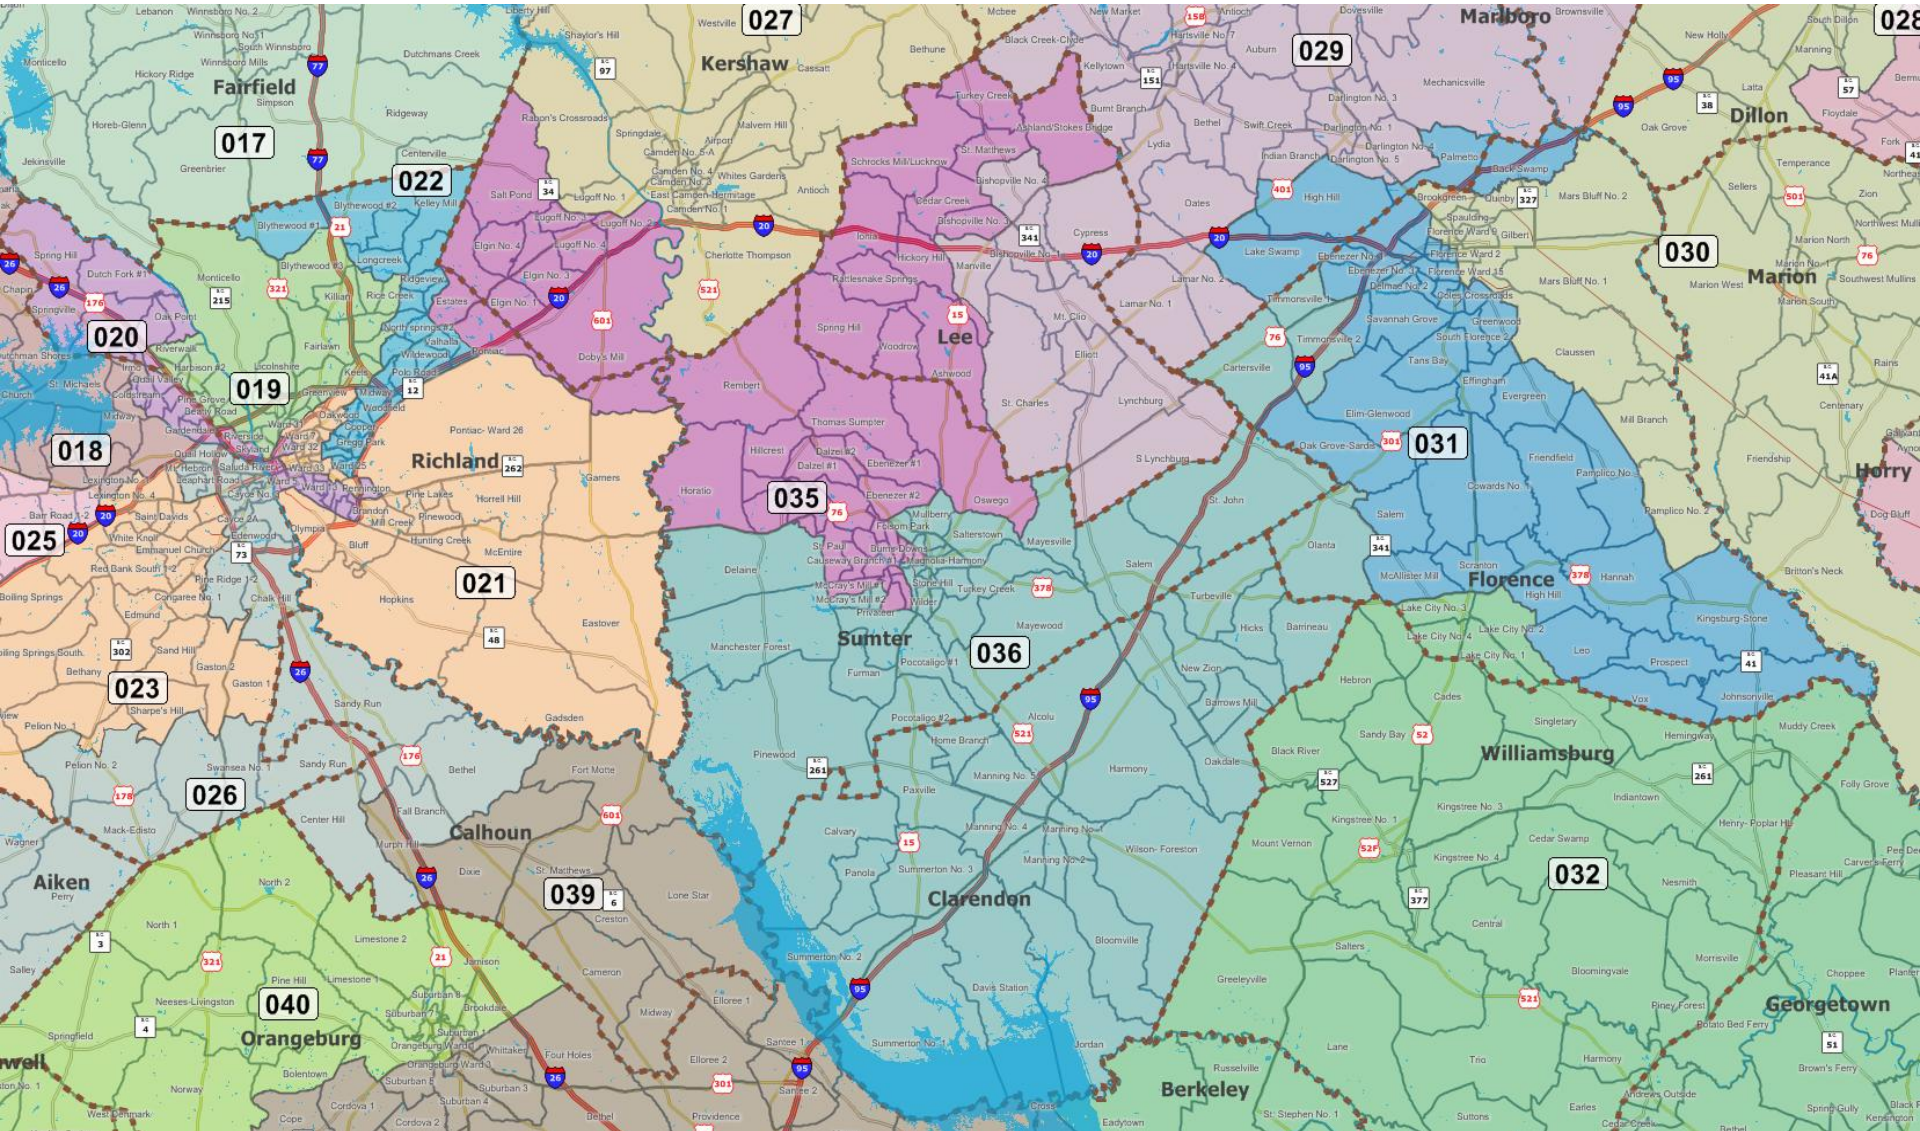

SC Senate Staff Plan – Upper Santee-Wateree Region