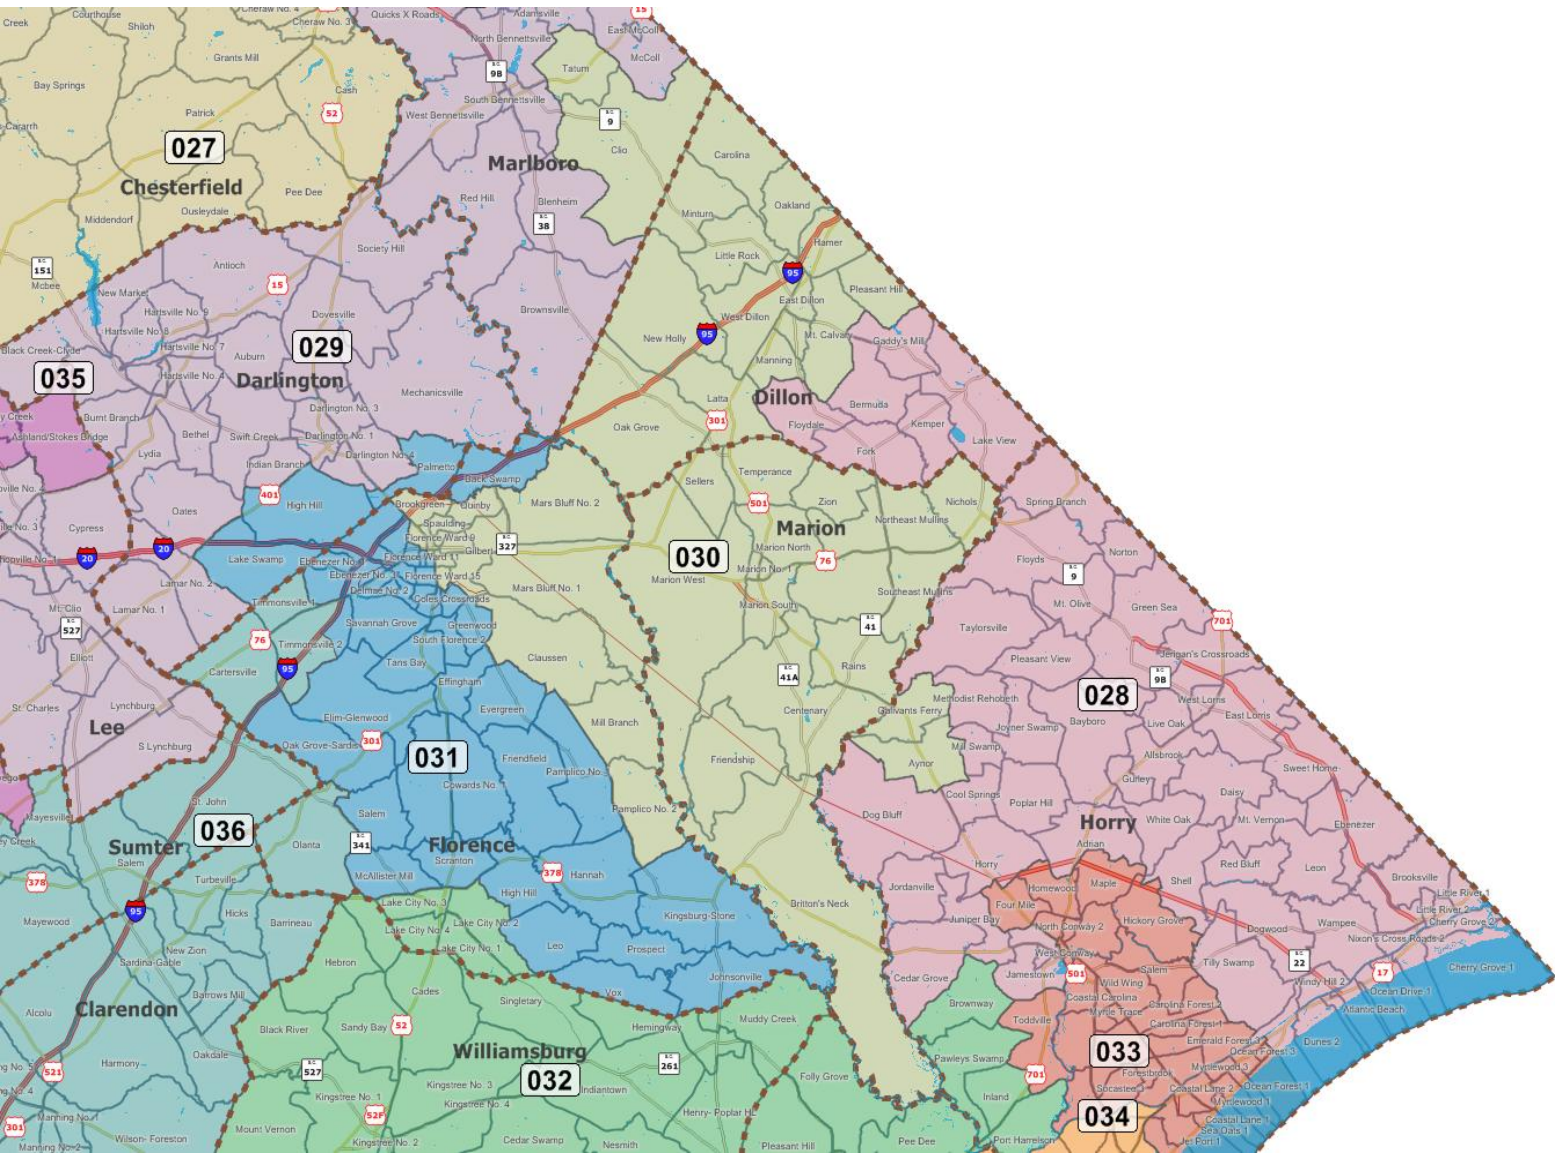

SC Senate Staff Plan - Eastern Pee Dee Region