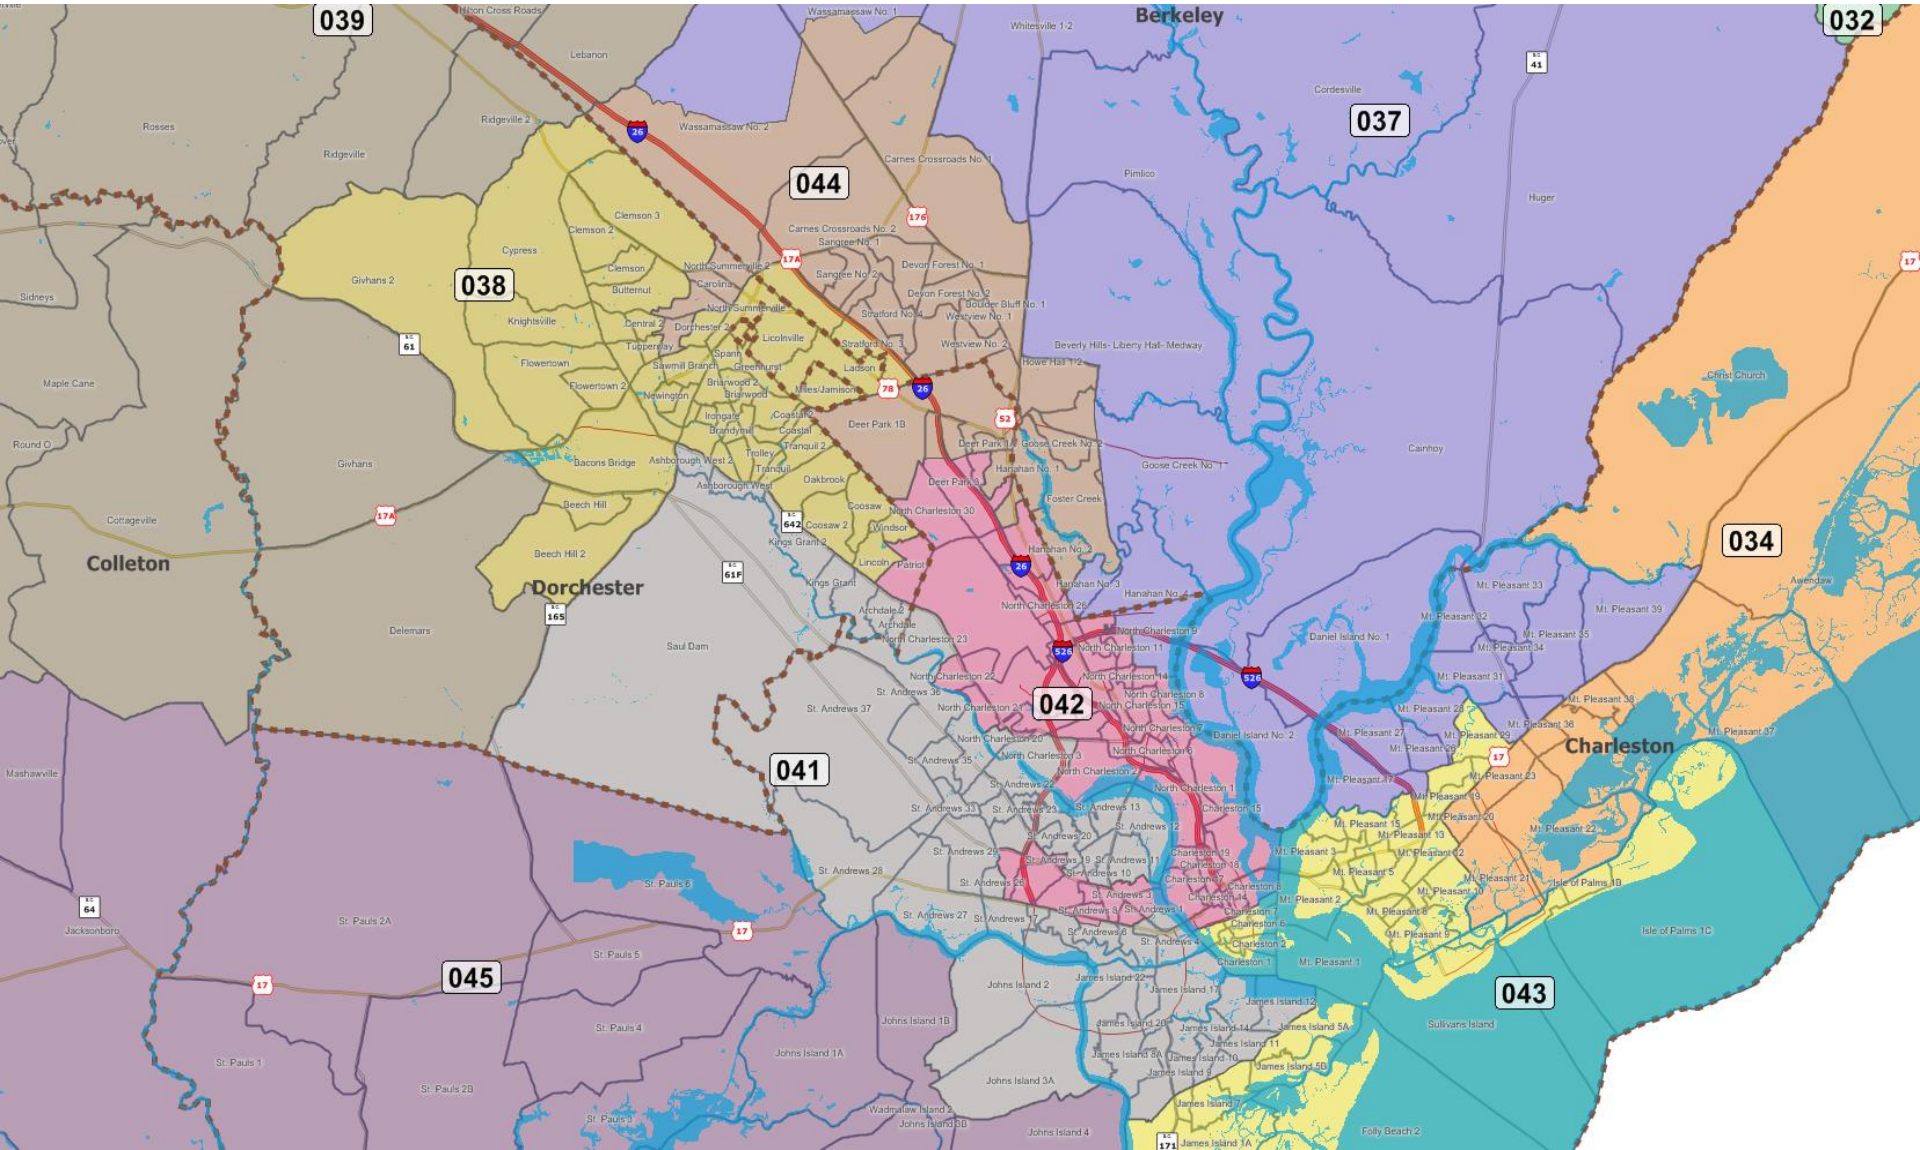

SC Senate Staff Plan - Charleston Area