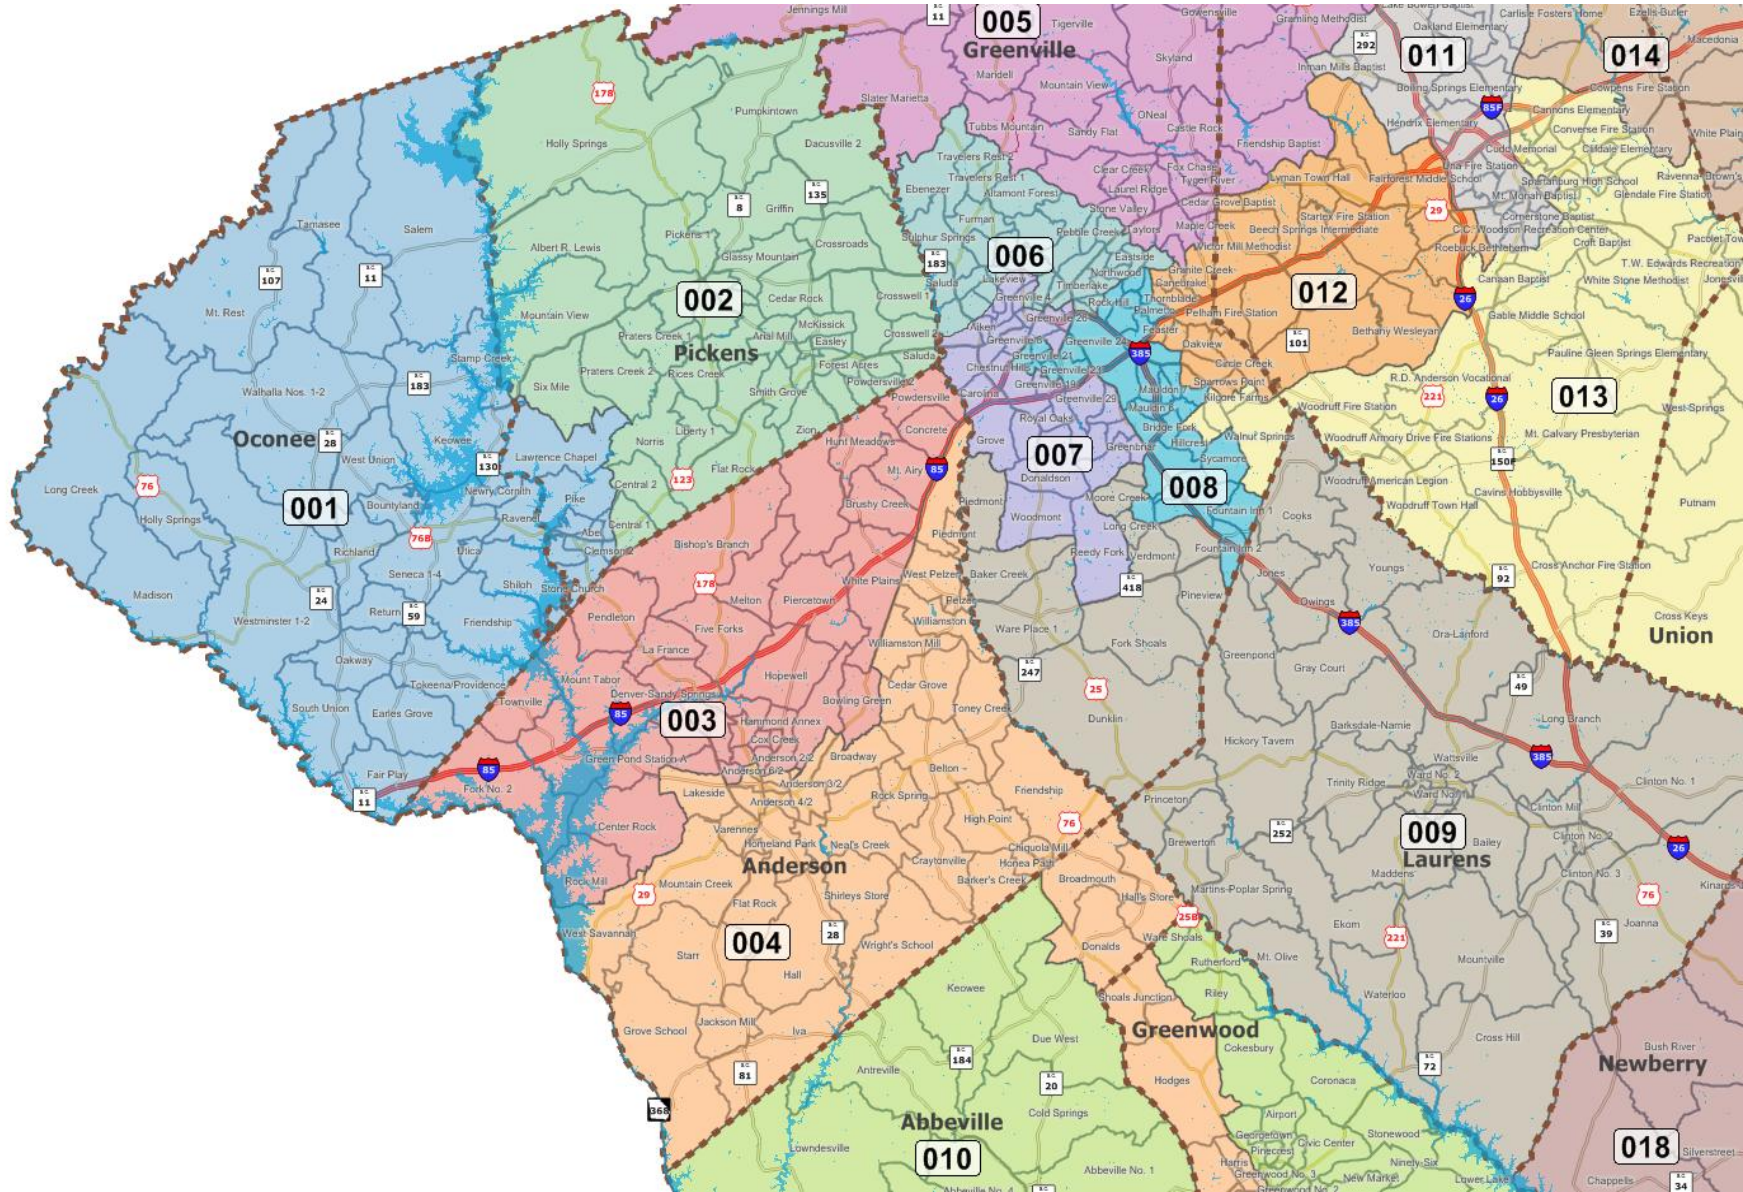

SC Senate Staff Plan - Foothills