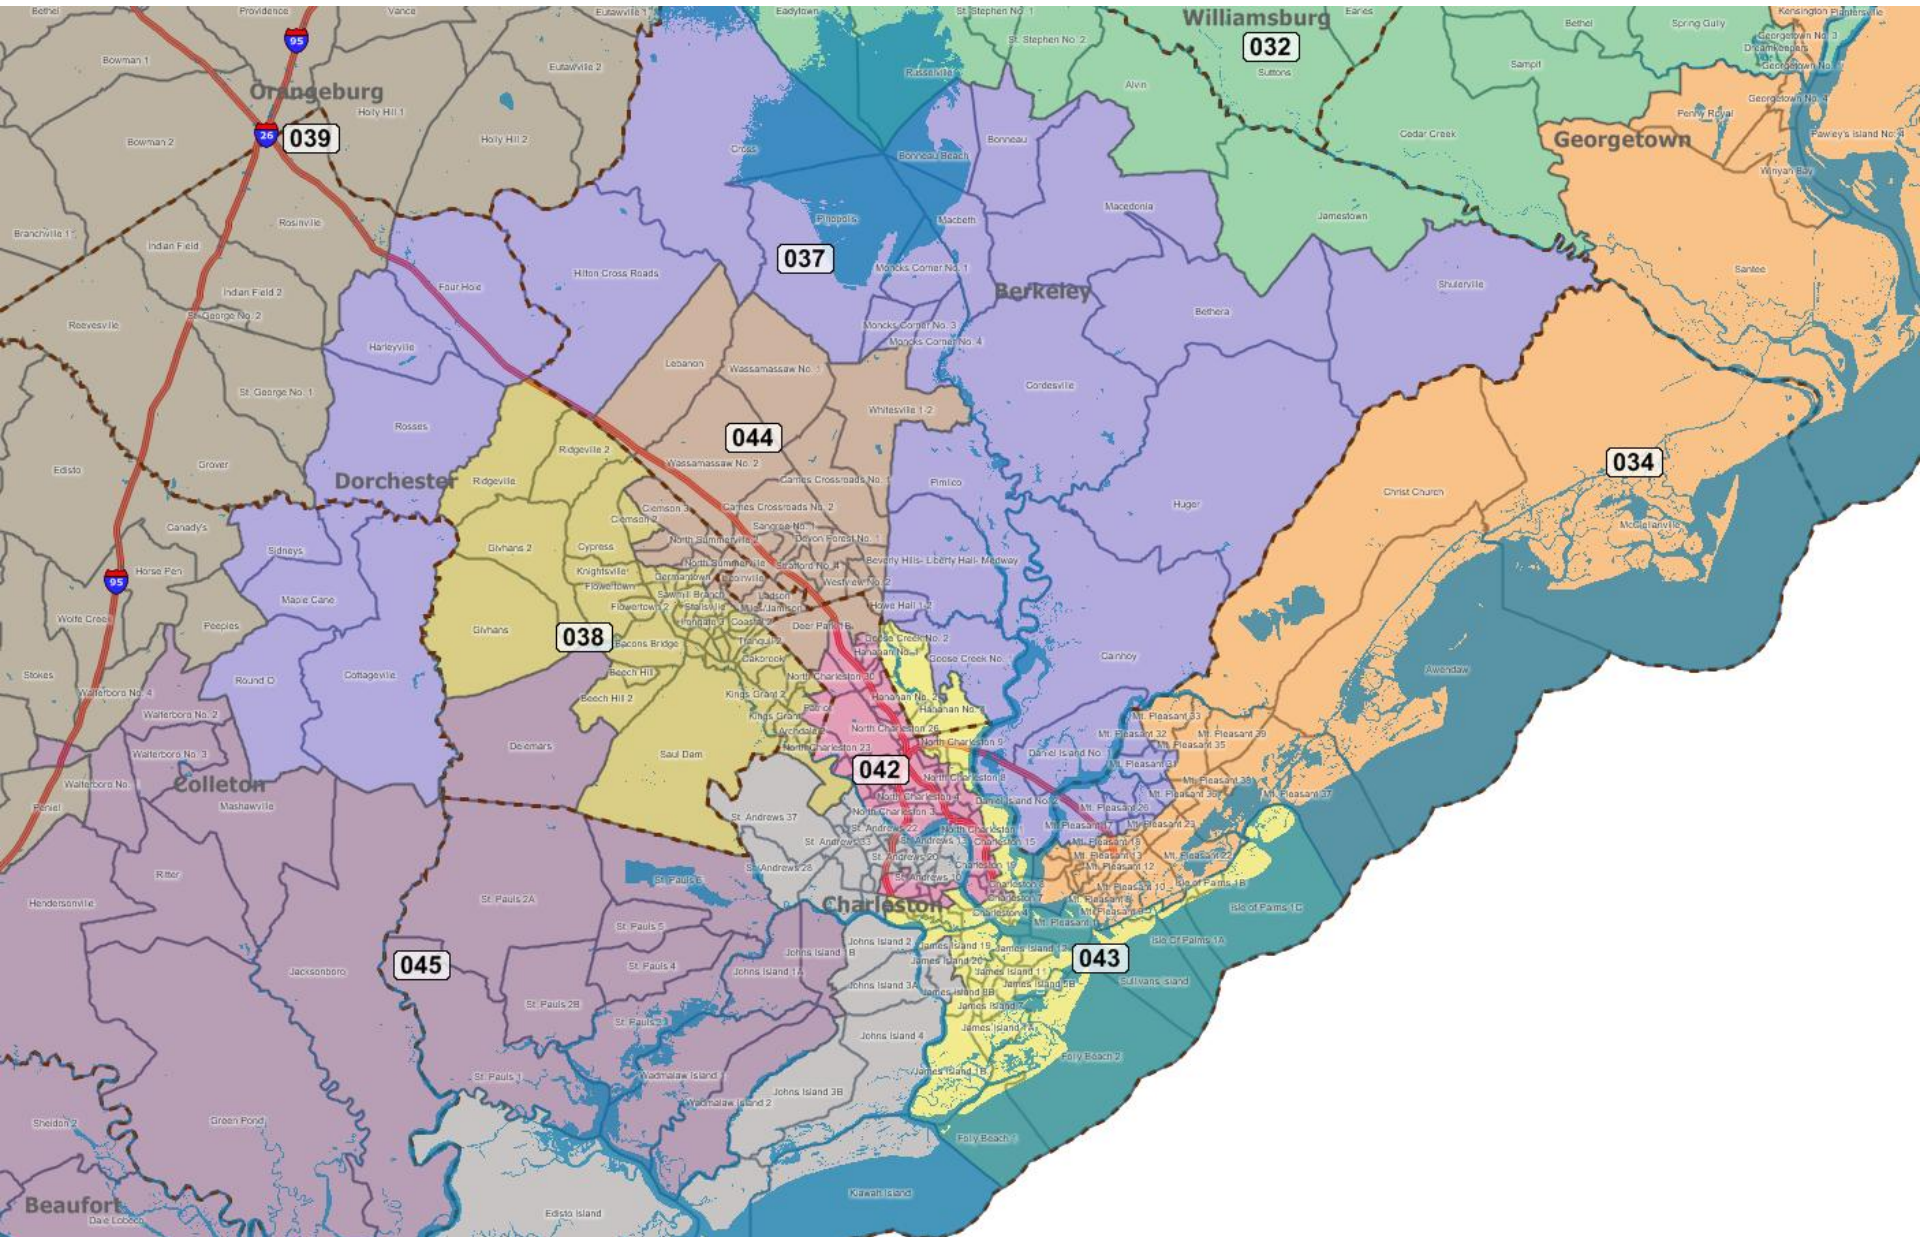

ACLU Proposed Plan - Charleston Region