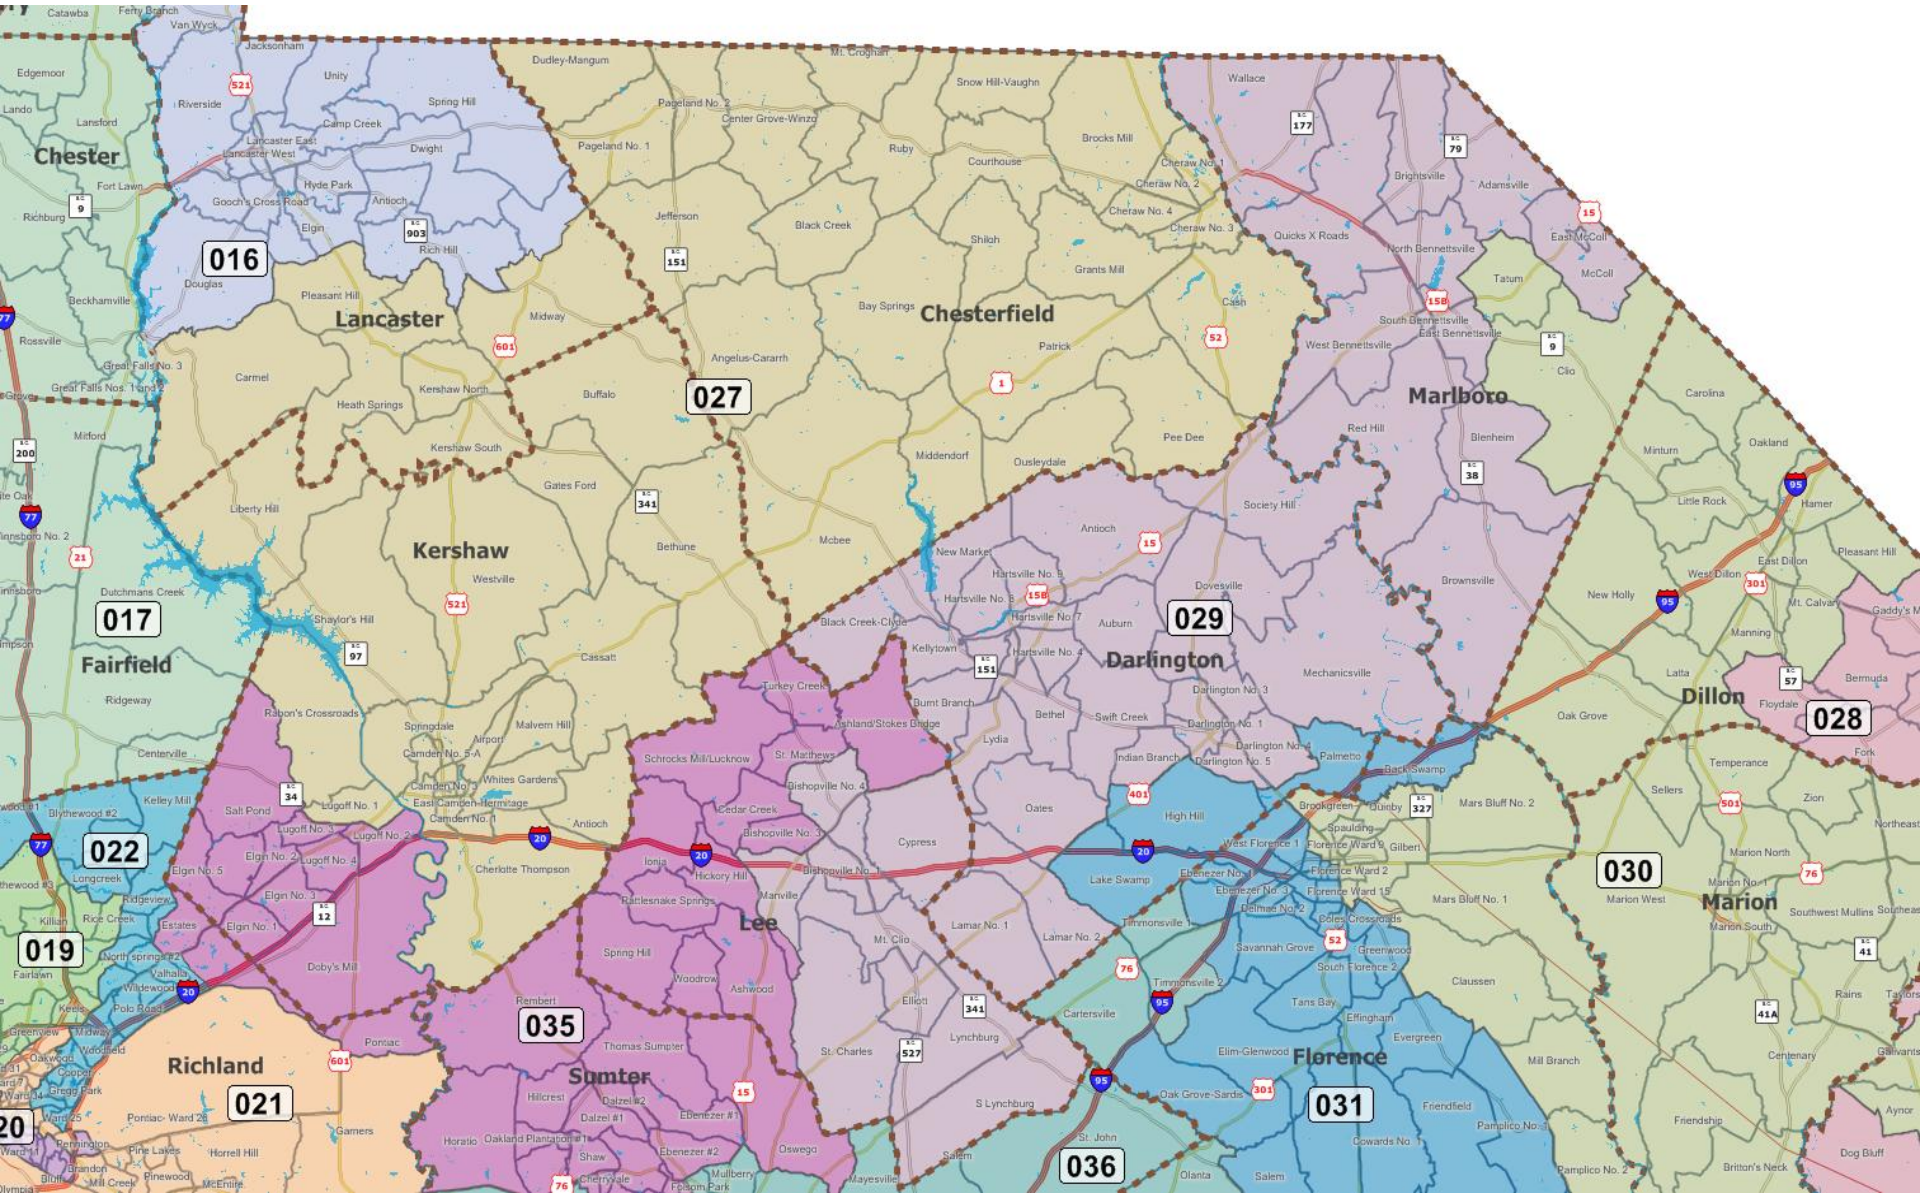

SC Senate Staff Plan - Northern Pee Dee Region