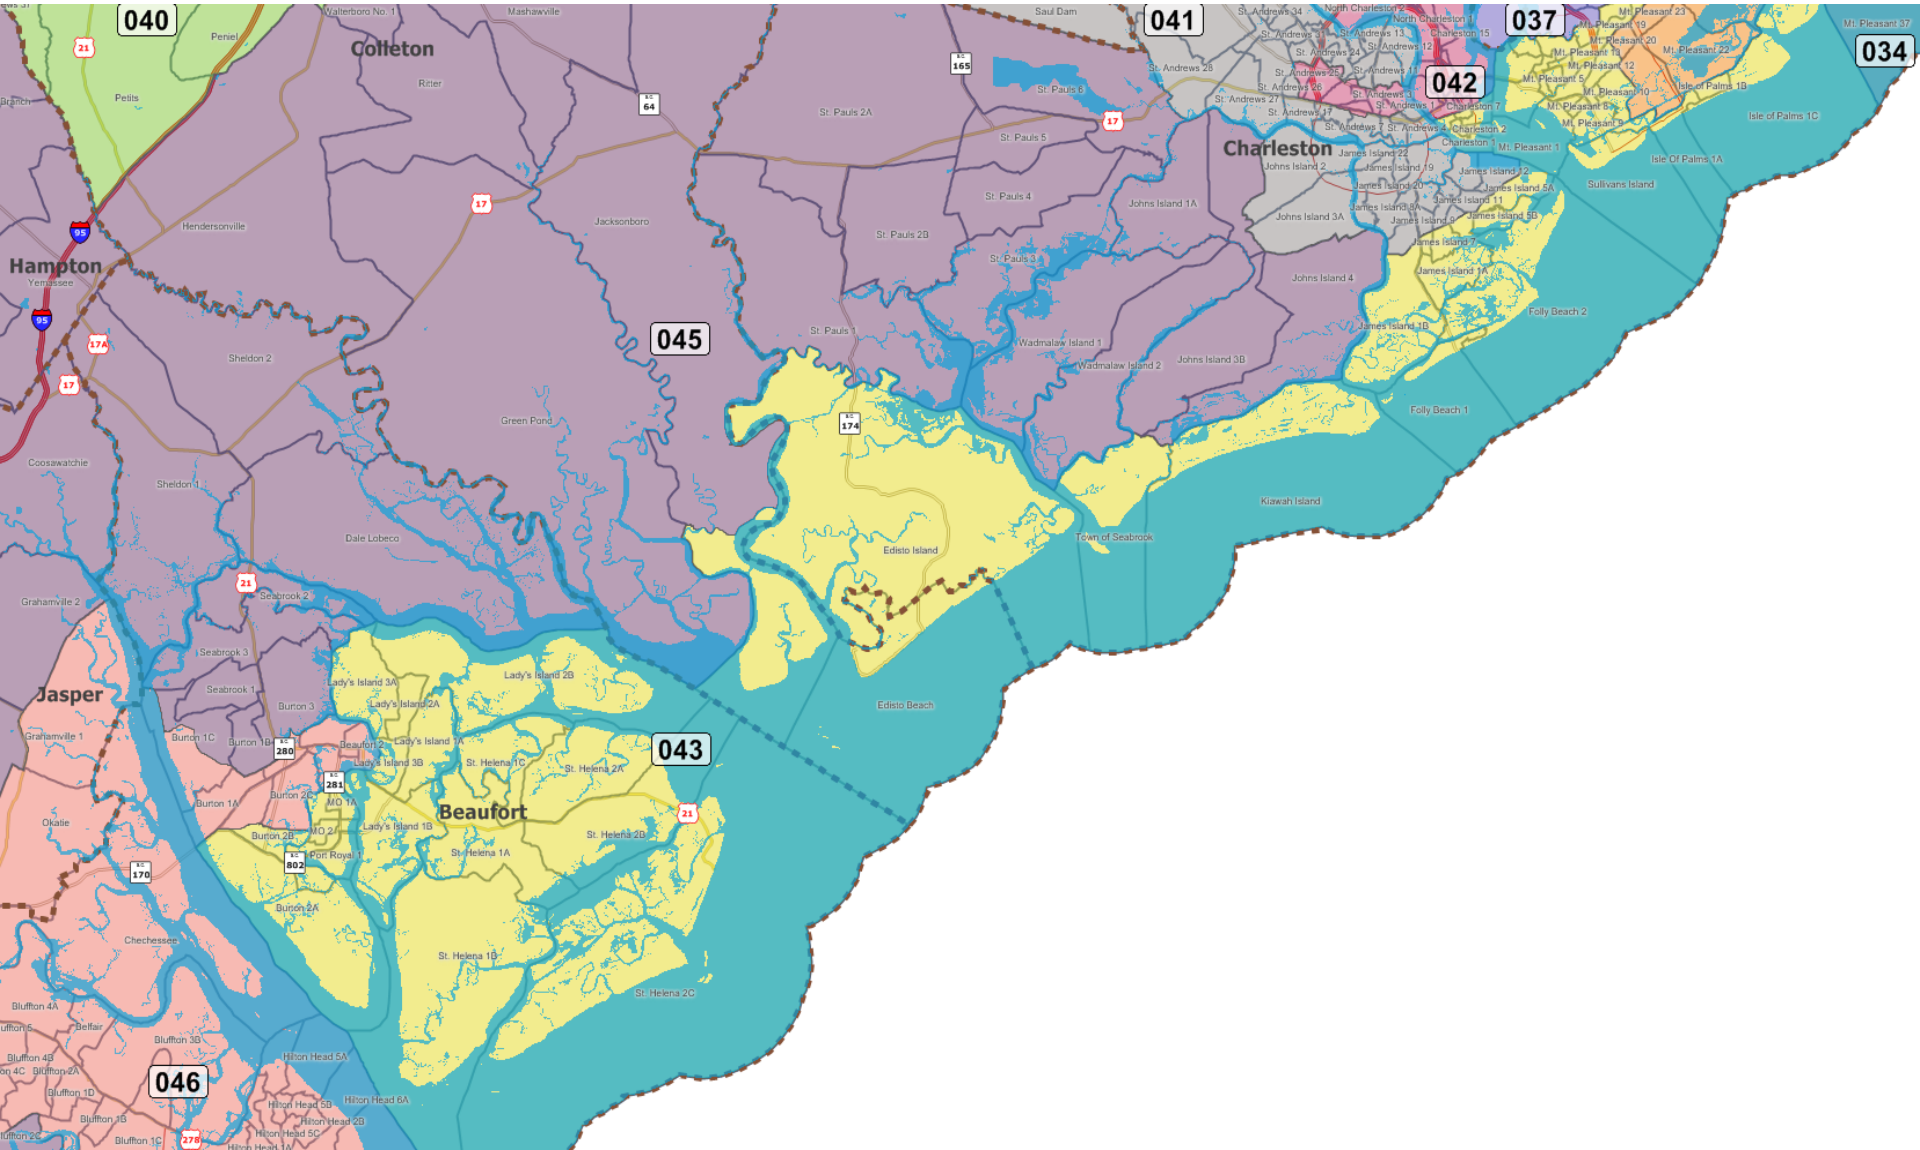

SC Senate Staff Plan - Southern Coastal Region