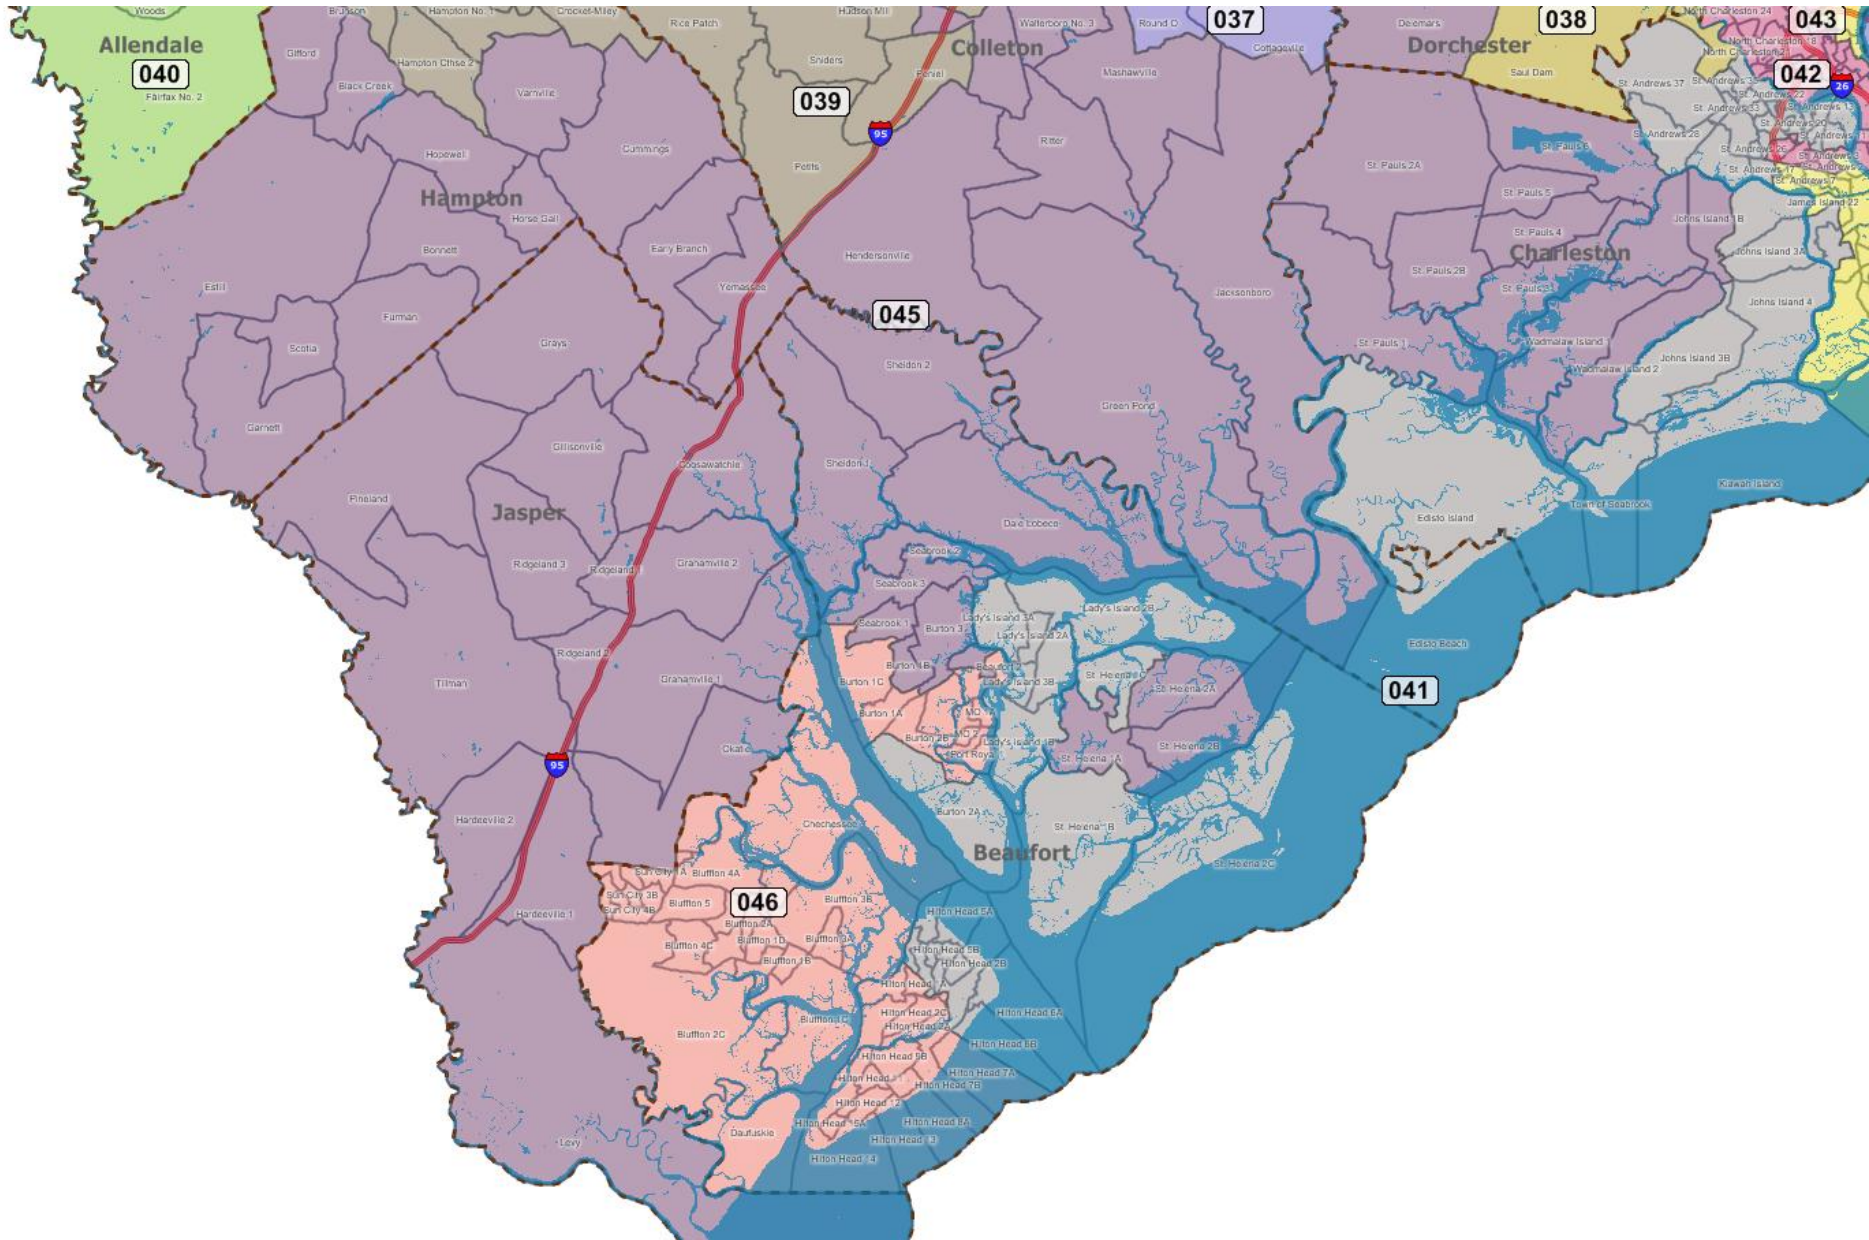

ACLU Proposed Plan - Low Country