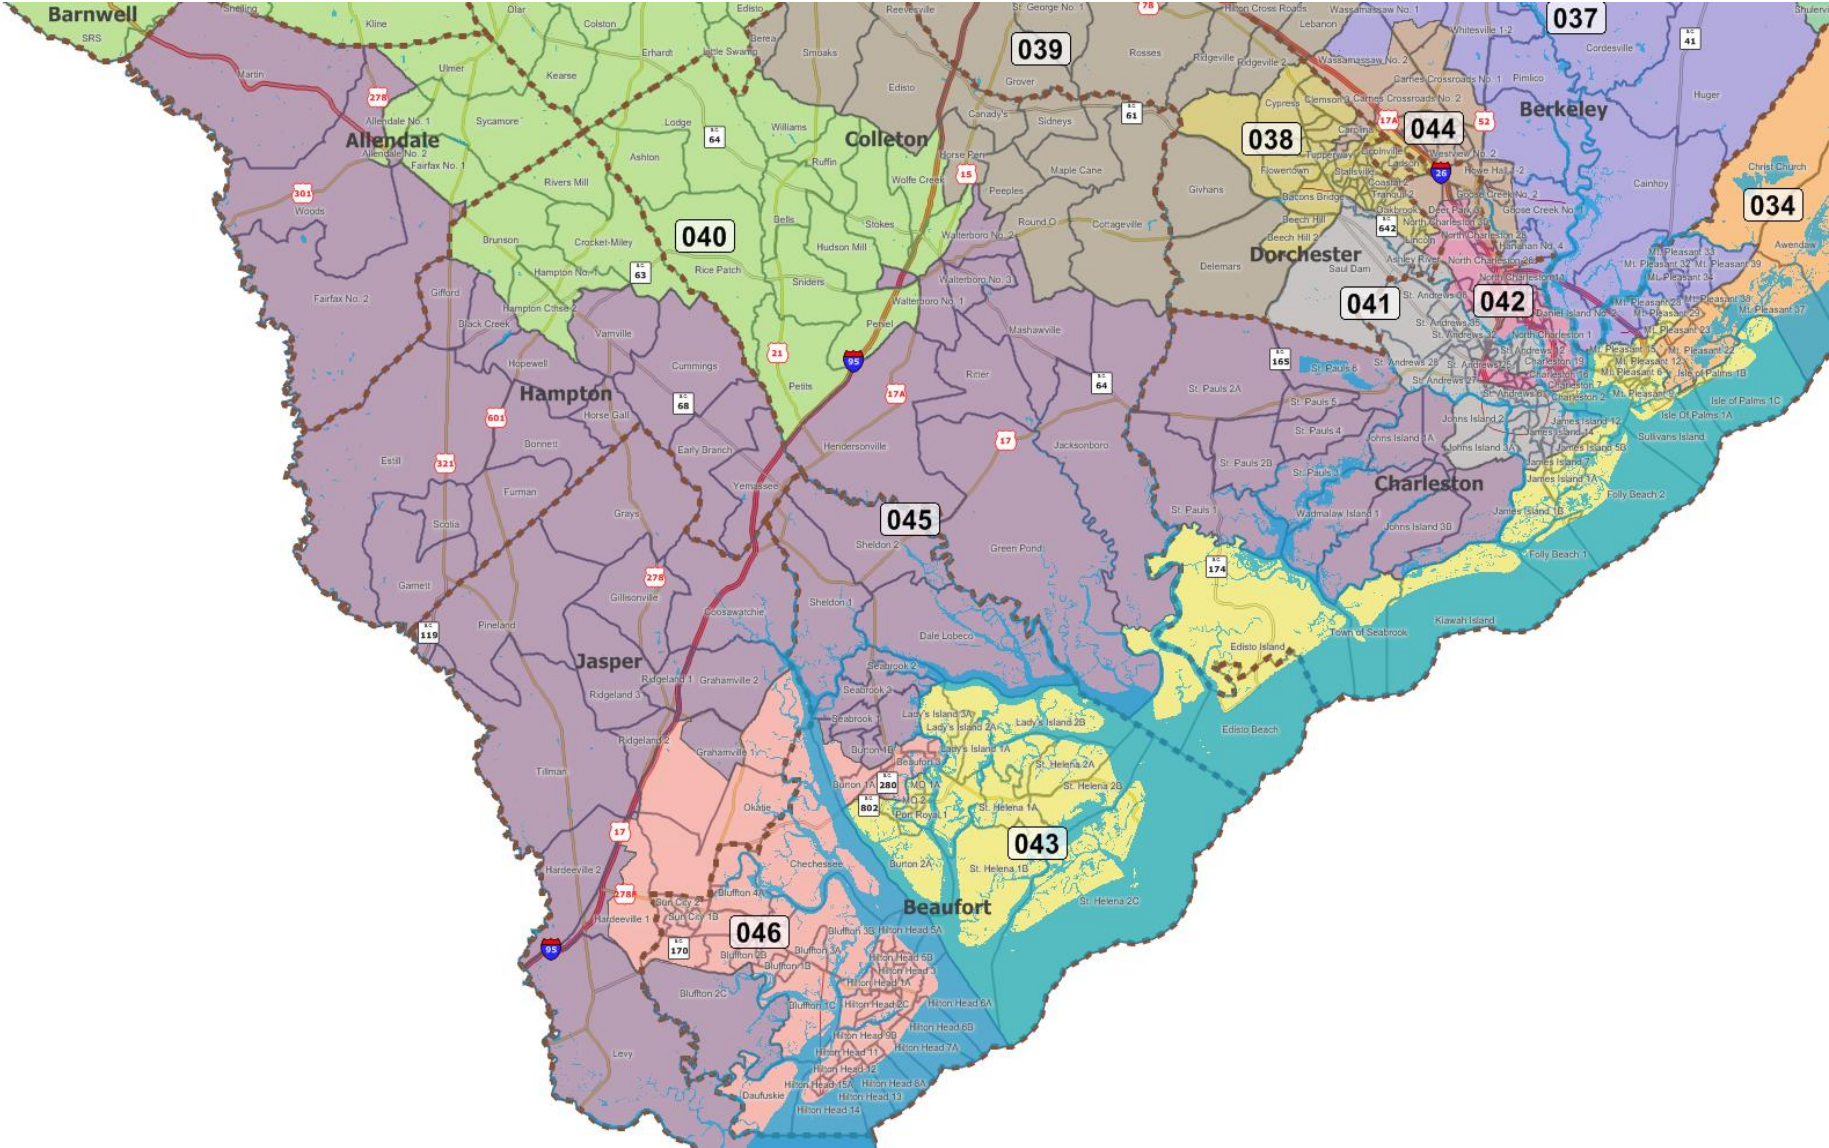

SC Senate Staff Plan - Low Country