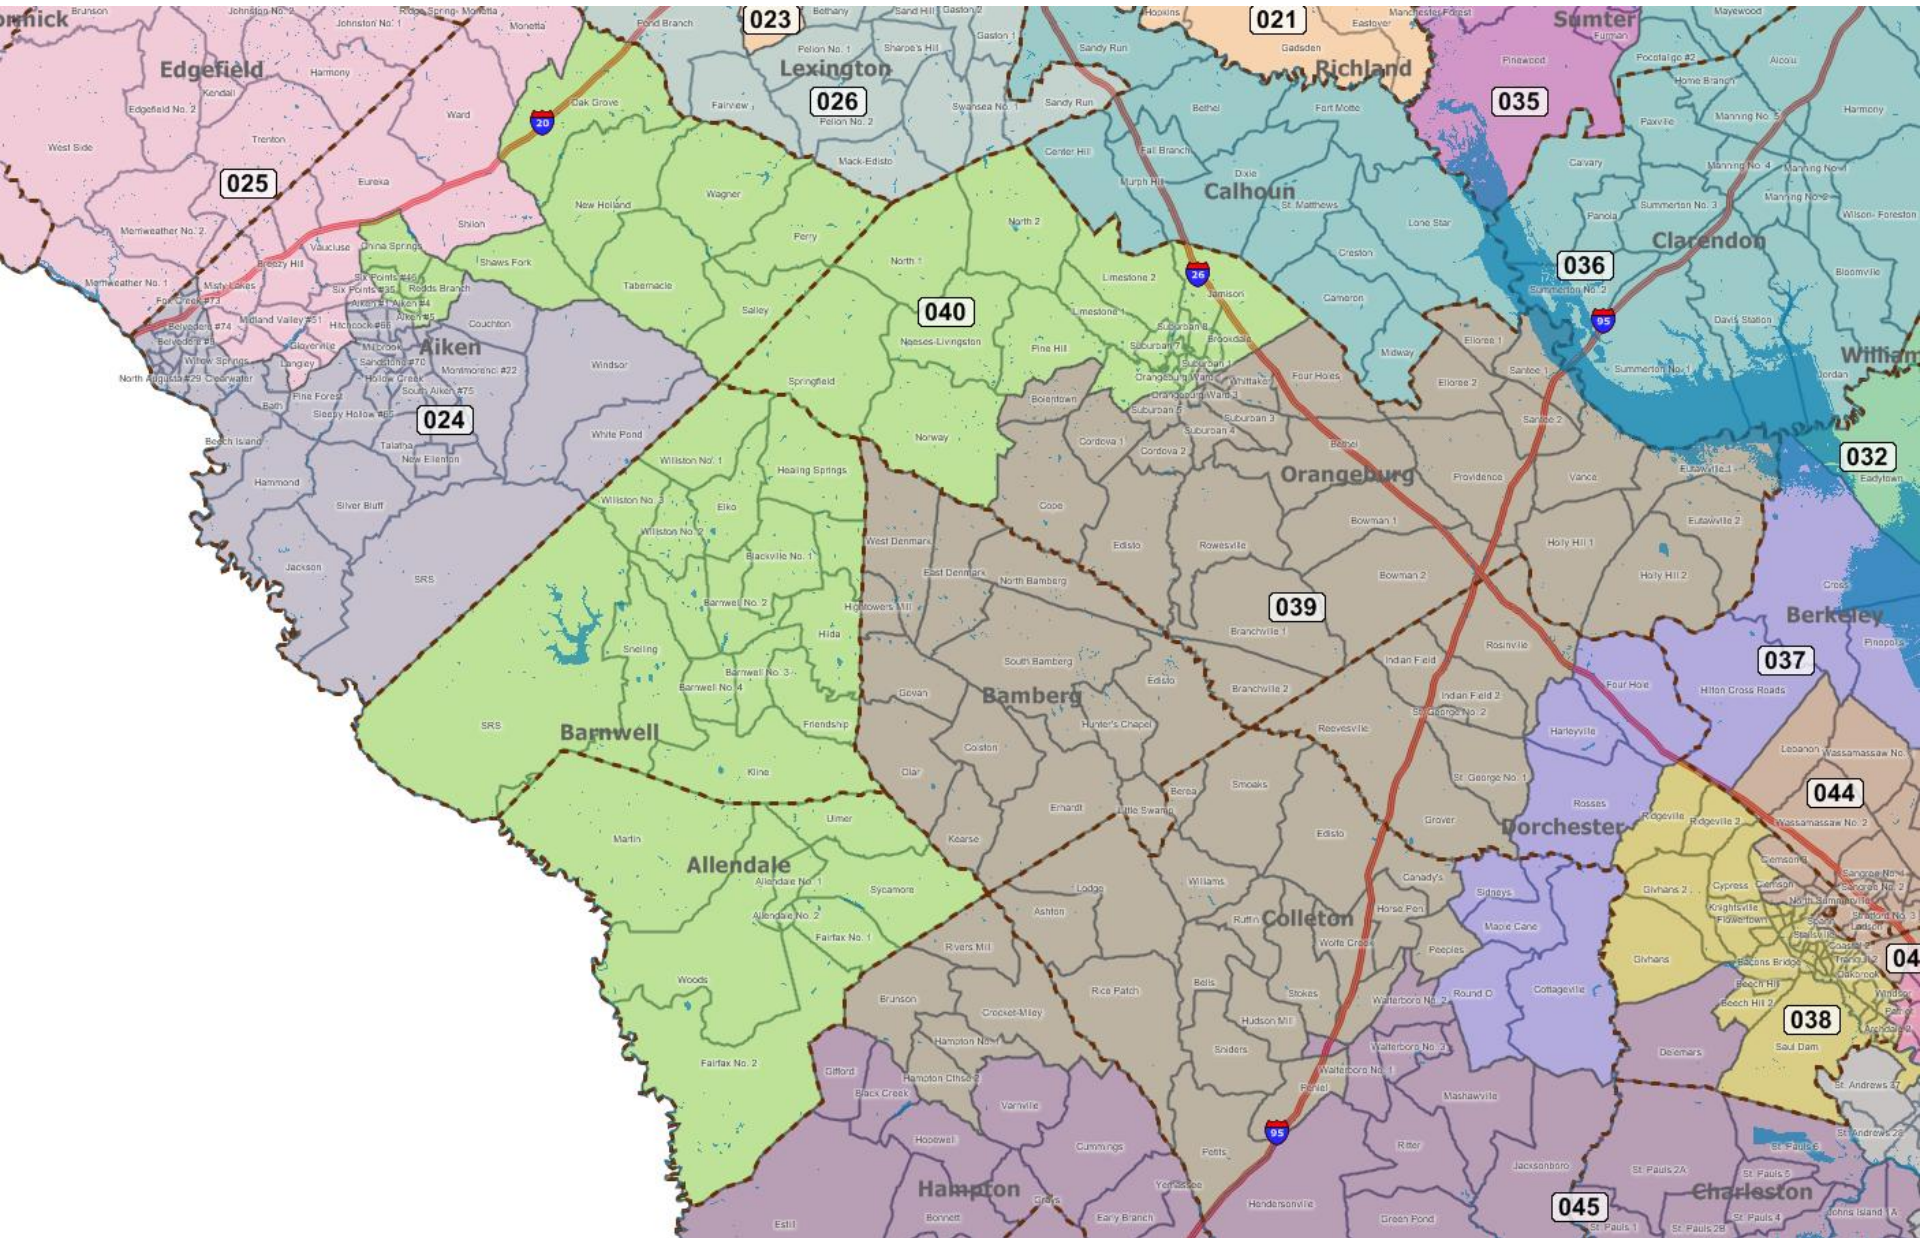

ACLU Proposed Plan - Edisto-Savannah Region