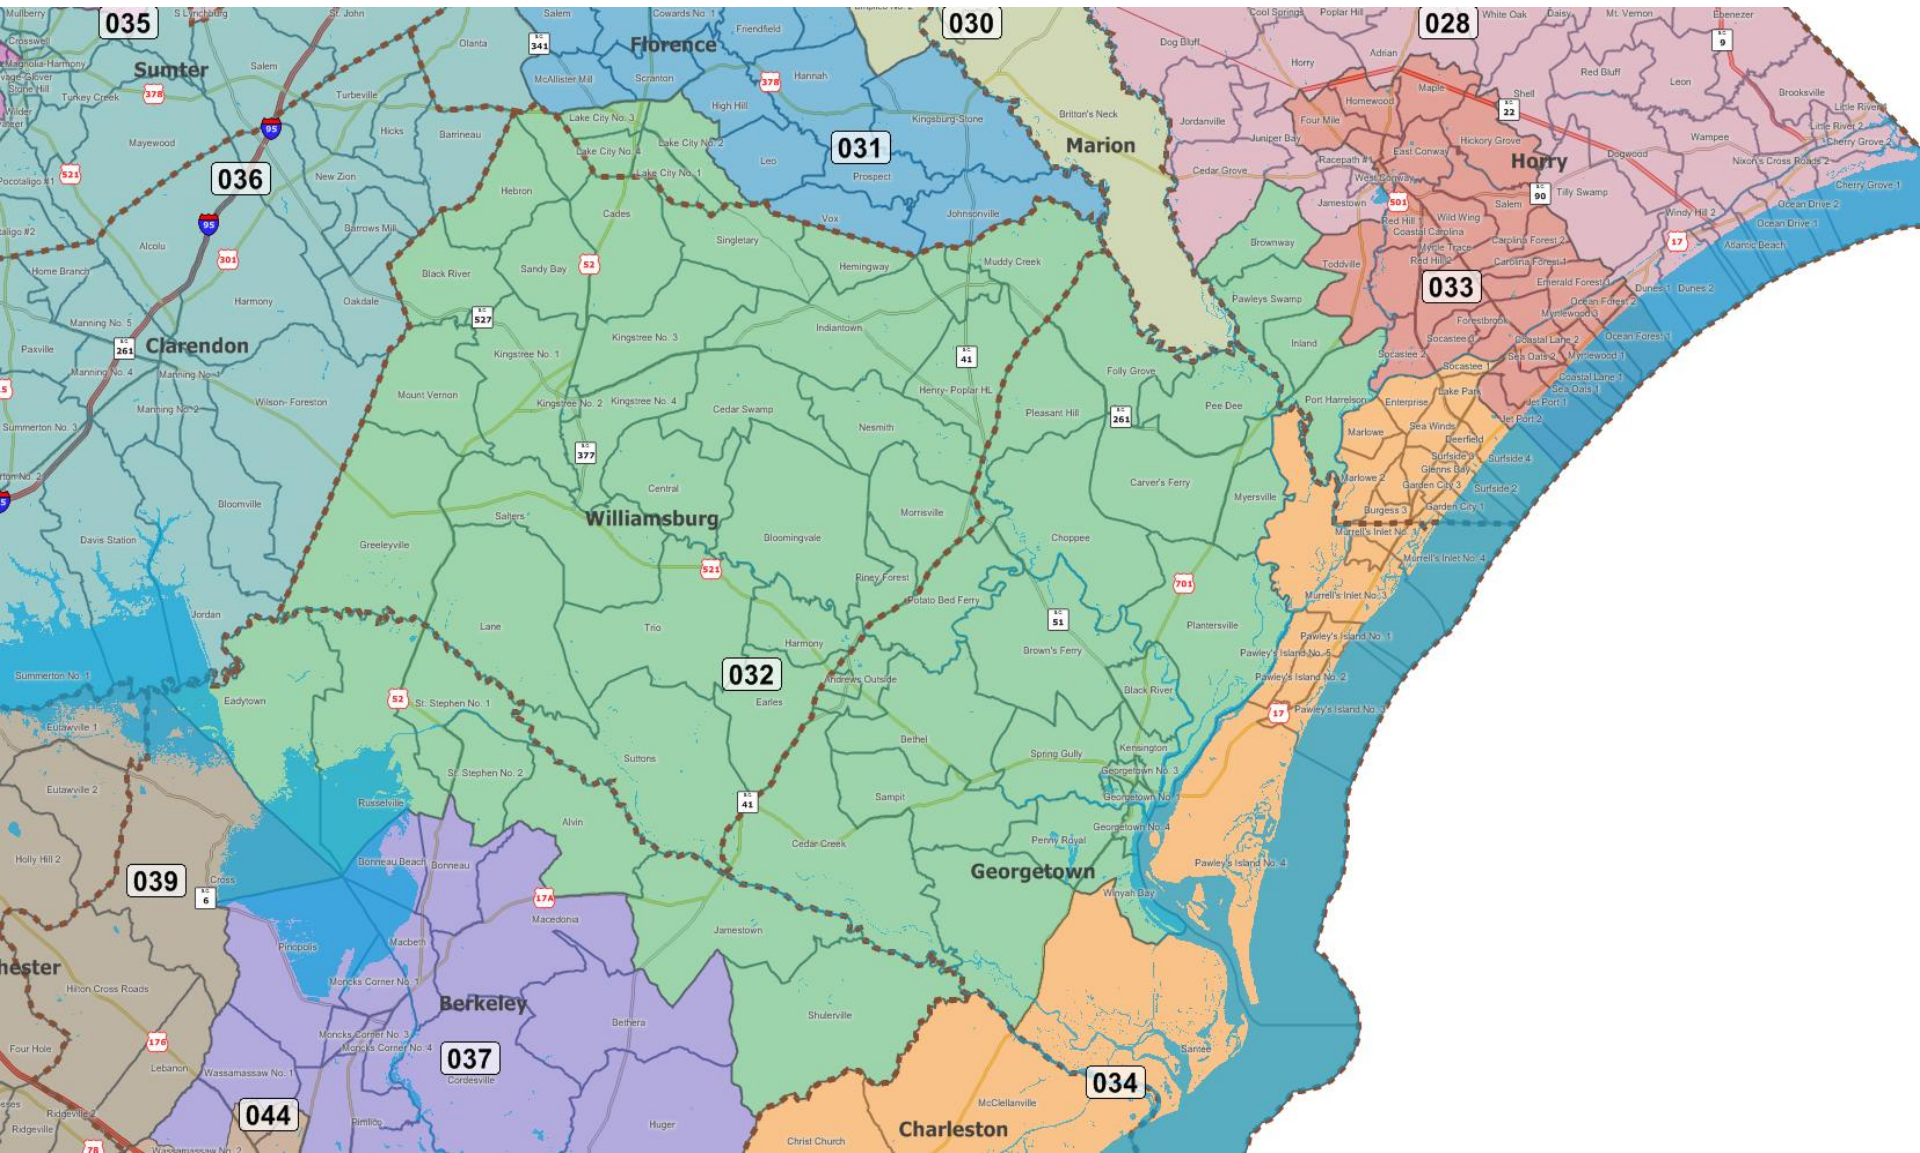

SC Senate Staff Plan - Santee-Wateree Region